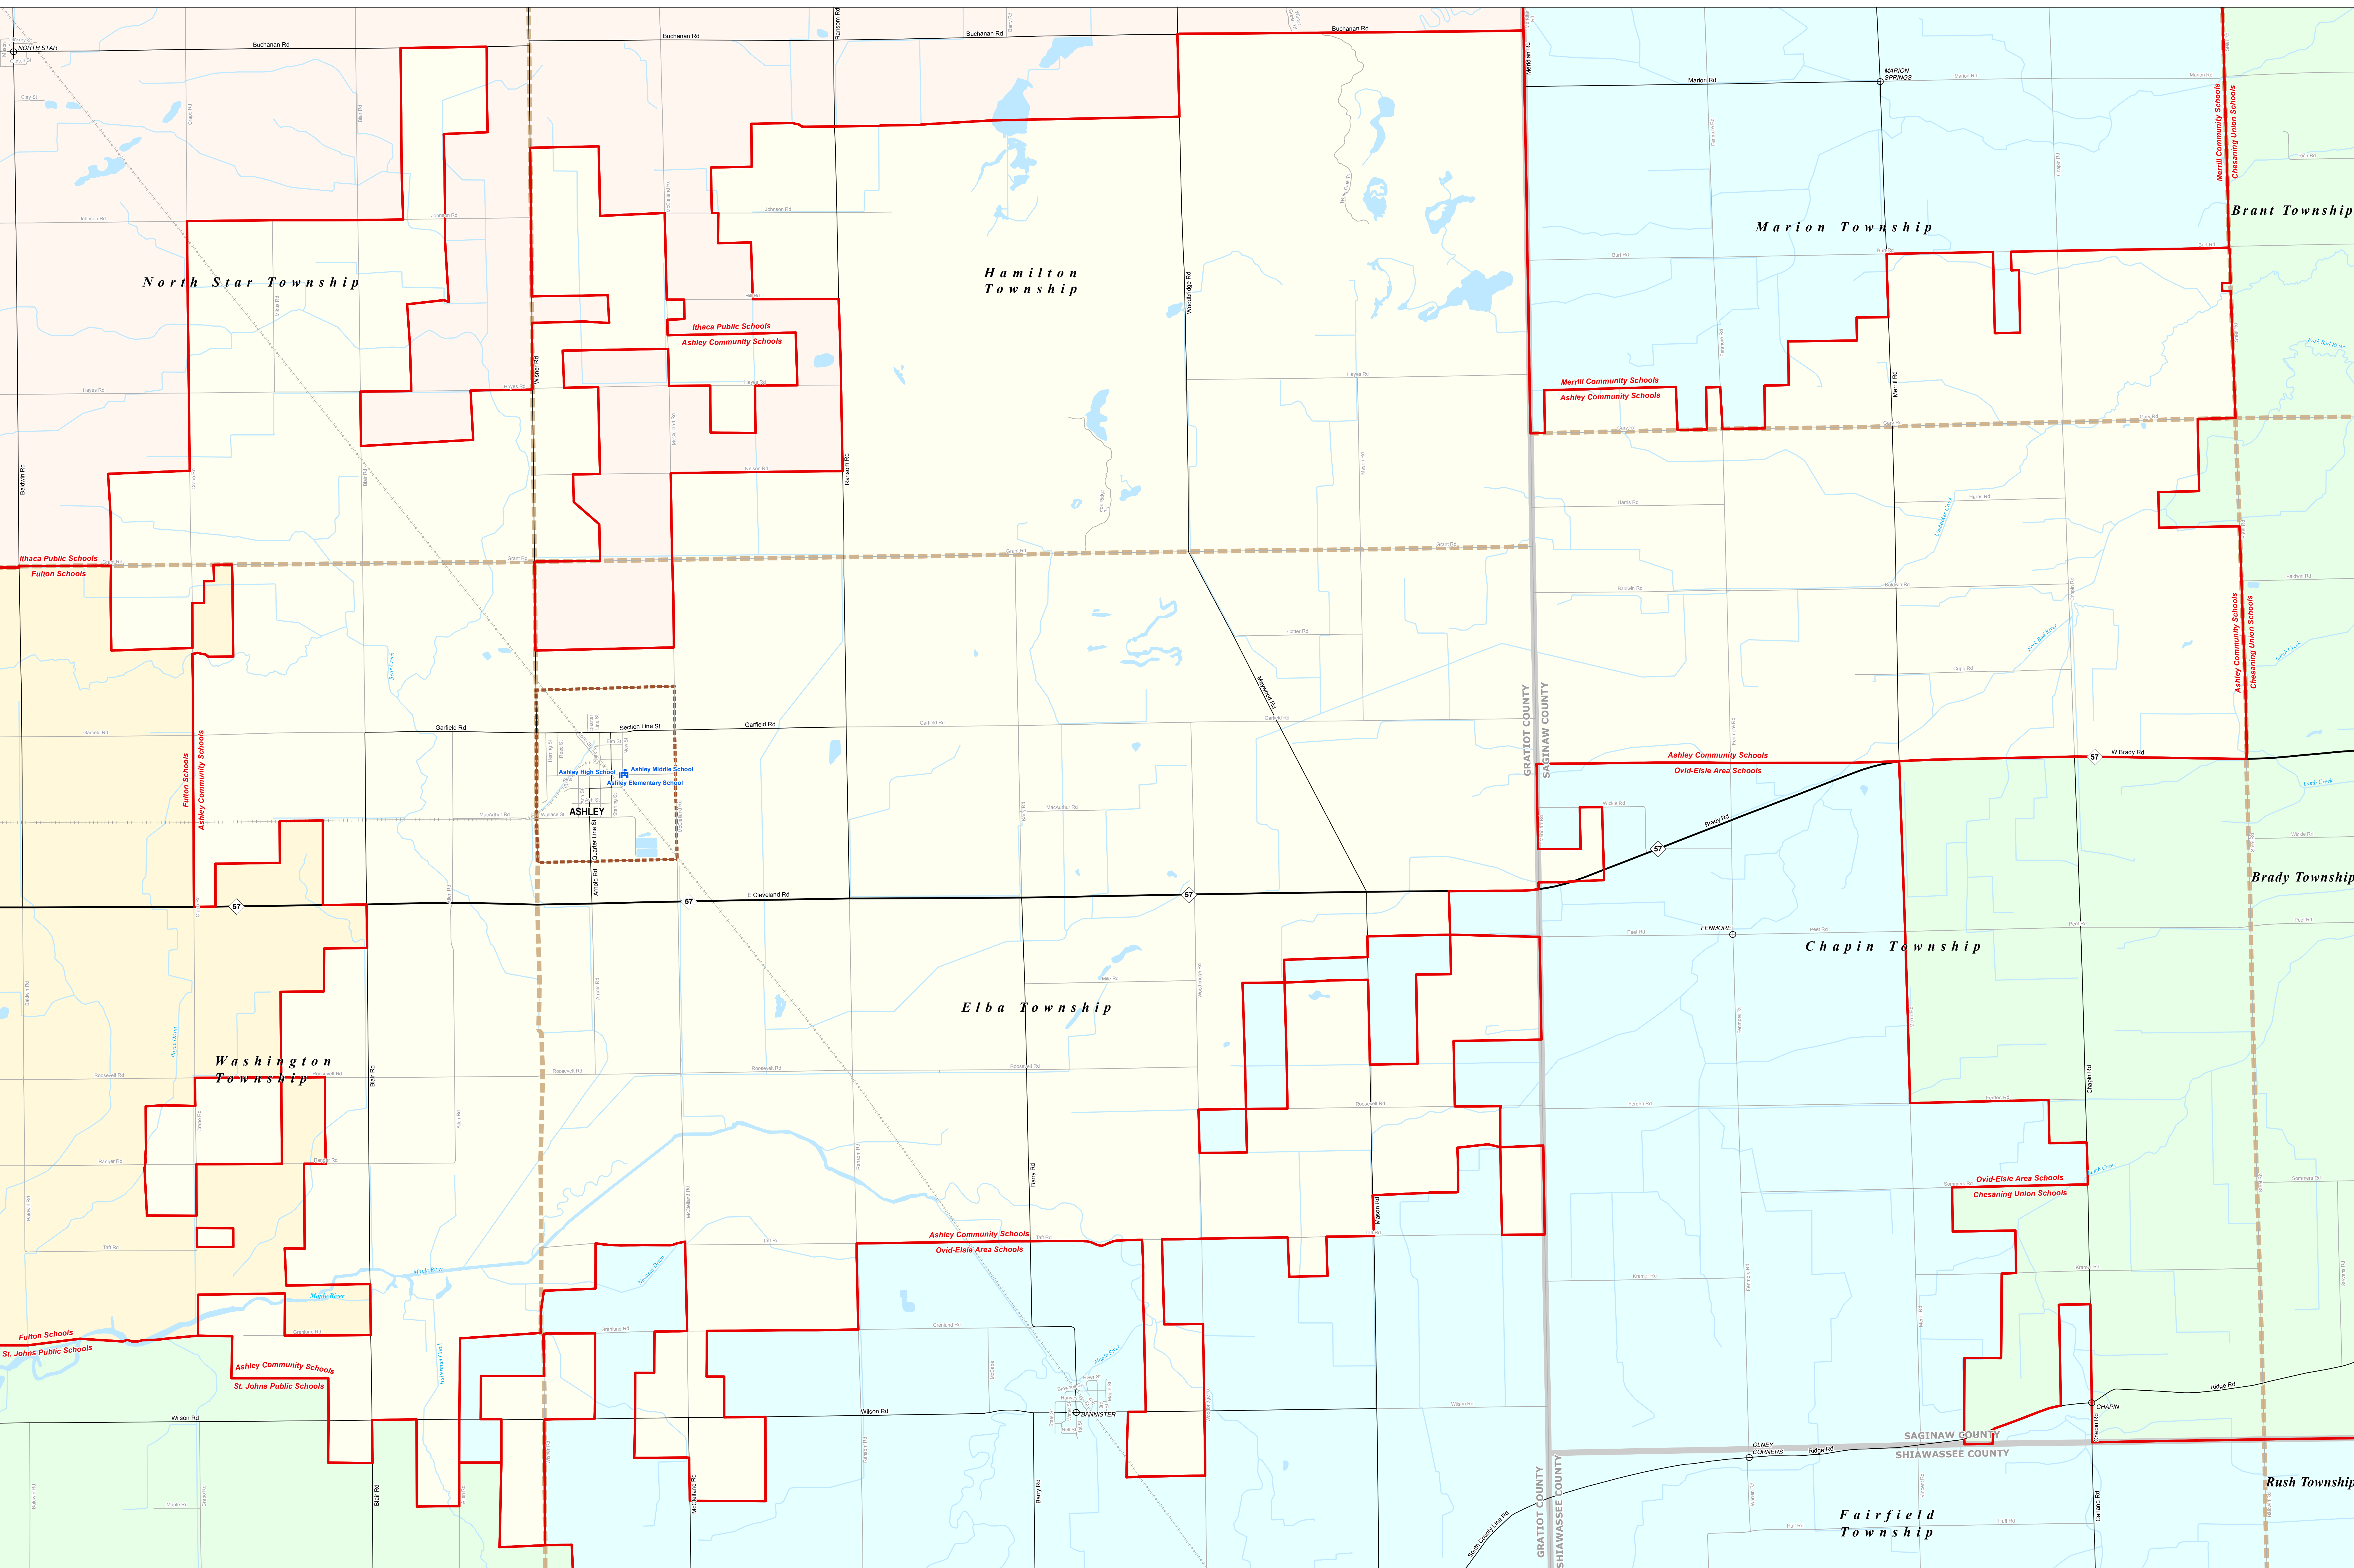

ASHLEY COMMUNITY SCHOOLS

Gratiot-Isabella RESD

0 0.25 0.5 1 Miles

All information presented in this publication is in the public domain and may be reproduced, reprinted, and redistributed as desired.

Legend	
School District	School
County	Water Feature
City	Railroad
Township	River, Stream, or Drain
Village	Freeway
Census Designated Place	Primary Road
	Local Road